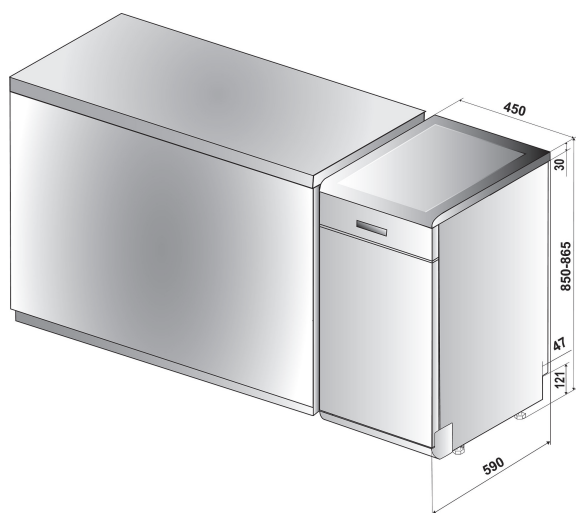

## MAIN FEATURES

Construction type	Samostojeći
Installation type	Samostojeći
Type of control	Electronic
Type of control settings	-
Removable work top	Yes
Door decor panel	-
Main colour of product	Srebrna
Electrical connection rating (W)	1900
Current (A)	10
Voltage (V)	220-240
Frequency (Hz)	50
Length of Electrical Supply Cord (cm)	130
Plug type	Schuko
Length inlet hose (cm)	155
Length outlet hose (cm)	150
Adjustable plinth	Ne
Height of removable worktop (mm)	0
Adjustable feet	Yes - all
Height of the product	850
Width of the product	450
Depth of the product	590
Depth with open door 90 degree (mm)	-
Minimum niche height	820
Maximum niche height	900
Minimum niche width	450
Maximum niche width	600
Niche depth	590
Net weight (kg)	34.9
Gross weight (kg)	36.7

## TECHNICAL FEATURES

Automatic programmes	Yes
Maximum temperature for water intake (°C)	60
Start delay options	One time fixed
Start delay time max. (h)	0
Progress indicator	-
Digital countdown indicator	Ne
Salt light indicator	Ne
Rinse aid light indicator	Ne
Safety device	Yes
Adjustable upper basket	Yes
Largest loadable dish upper basket (cm)	0
Largest loadable dish lower basket (cm)	0
Number of place settings	10