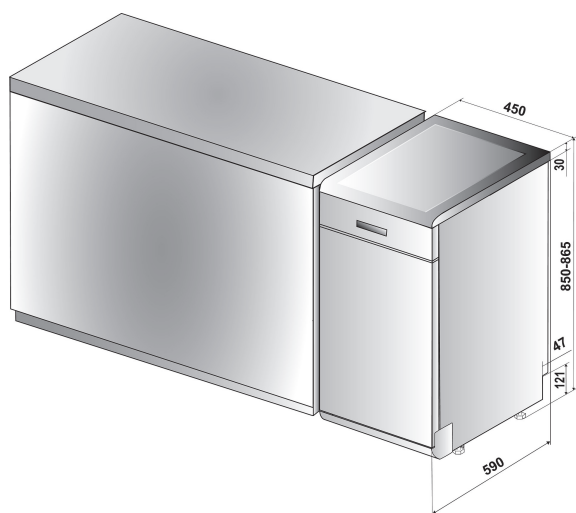

DSFE 1B10 S

12NC: F155646

GTIN (EAN) code: 8050147556467

MAIN FEATURES

Construction type	Volně stojící
Installation type	Volně stojící
Type of control	Electronic
Type of control settings	-
Removable work top	Ano
Door decor panel	N/A
Main colour of product	Stříbrná
Electrical connection rating (W)	1900
Current (A)	10
Voltage (V)	220-240
Frequency (Hz)	50
Length of Electrical Supply Cord (cm)	130
Plug type	Schuko
Length inlet hose (cm)	155
Ledningslængde (cm)	150
Adjustable plinth	Ne
Height of removable worktop (mm)	0
Adjustable feet	Yes - all
Height of the product	850
Width of the product	450
Depth of the product	590
Depth with open door 90 degree (mm)	-
Minimum niche height	820
Maximum niche height	900
Minimum niche width	450
Maximum niche width	600
Niche depth	590
Net weight (kg)	34.9
Gross weight (kg)	36.7

TECHNICAL FEATURES

Automatic programmes	Ano
Maximum temperature for water intake (°C)	60
Start delay options	One time fixed
Start delay time max. (h)	0
Progress indicator	-
Digital countdown indicator	Ne
Salt light indicator	Ne
Rinse aid light indicator	Ne
Safety device	Ano
Adjustable upper basket	Ano
Largest loadable dish upper basket (cm)	0
Largest loadable dish lower basket (cm)	0
Number of place settings	10