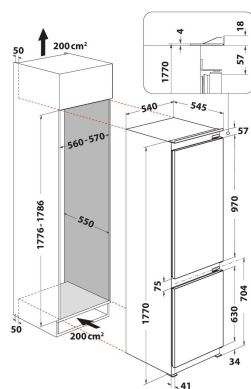

## MAIN FEATURES

Product group	Fridge/freezer combination
Installation type	Built-in
Type of control	Mechanical
Construction type	Built-in
Main colour of product	White
Electrical connection rating (W)	140
Current (A)	16
Voltage (V)	220-240
Frequency (Hz)	50
Number of compressors	1
Length of Electrical Supply Cord (cm)	245
Plug type	UK
Total unit net capacity (l)	273
Star Rating	4
Height of the product	1770
Width of the product	540
Depth of the product	545
Maximum adjustability feet	0
Net weight (kg)	50.6