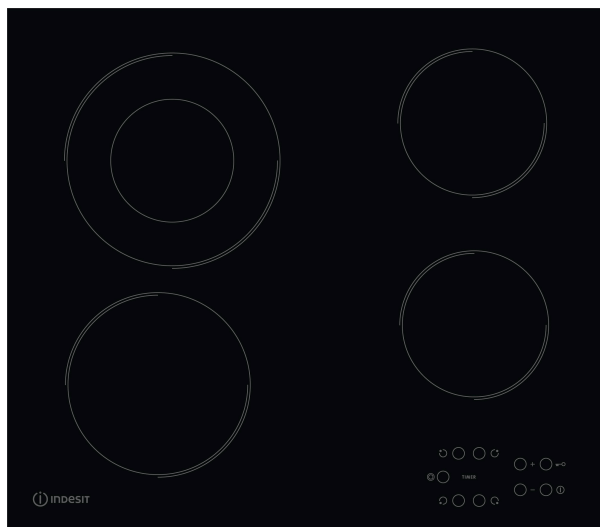

RI 260 C

12NC: F104270

GTIN (EAN) code: 8050147042700

Indesit
Life proof.

MAIN FEATURES

Product group	Hob
Construction type	Built-in
Type of control	Electronic
Type of control settings	-
Number of gas burners	0
Number of electric cooking zones	4
Number of electric plates	0
Number of radiant plates	4
Number of halogen plates	0
Number of induction plates	0
Number of electric warming zones	0
Location of control panel	Front
Basic surface material	Ceramic Glass
Main colour of product	Black
Electrical connection rating (W)	6200
Gas connection rating (W)	0
Gas type	N/A
Current (A)	27,8
Voltage (V)	230
Frequency (Hz)	50/60
Length of Electrical Supply Cord (cm)	0
Plug type	No
Gas connection	N/A
Width of the product	580
Height of the product	46
Depth of the product	510
Minimum niche height	42
Minimum niche width	560
Niche depth	490
Net weight (kg)	8
Automatic programmes	No

TECHNICAL FEATURES

Power on indicator	Yes
Number of indicators	4
Type of regulation	Radiant
Type of lid	Without
Residual heat indicator	Separate
Main on/off switch	Yes
Safety device	-
Timer	Yes

PERFORMANCES