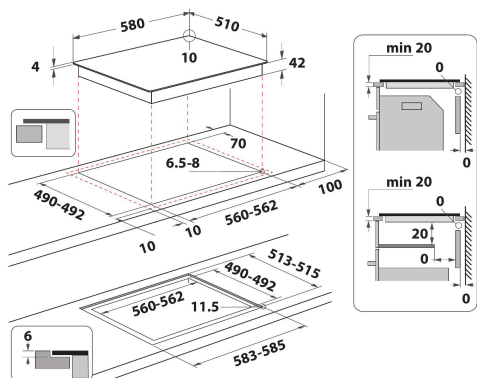

RI 260 C

12NC: F104270

GTIN (EAN) code: 8050147042700

Indesit
Life proof.

MAIN FEATURES

Product group	Hob
Construction type	Built-in
Type of control	Electronic
Type of control settings	-
Number of gas burners	0
Number of electric cooking zones	4
Number of electric plates	0
Number of radiant plates	4
Number of halogen plates	0
Number of induction plates	0
Number of electric warming zones	0
Location of control panel	Front
Basic surface material	Ceramic Glass
Main colour of product	Black
Electrical connection rating (W)	6200
Gas connection rating (W)	0
Gas type	N/A
Current (A)	27,8
Voltage (V)	230
Frequency (Hz)	50/60
Length of Electrical Supply Cord (cm)	0
Plug type	No
Gas connection	N/A
Width of the product	580
Height of the product	46
Depth of the product	510
Minimum niche height	42
Minimum niche width	560
Niche depth	490
Net weight (kg)	8
Automatic programmes	No

TECHNICAL FEATURES

Power on indicator	Yes
Number of indicators	4
Type of regulation	Radiant
Type of lid	Without
Residual heat indicator	Separate
Main on/off switch	Yes
Safety device	-
Timer	Yes

PERFORMANCES