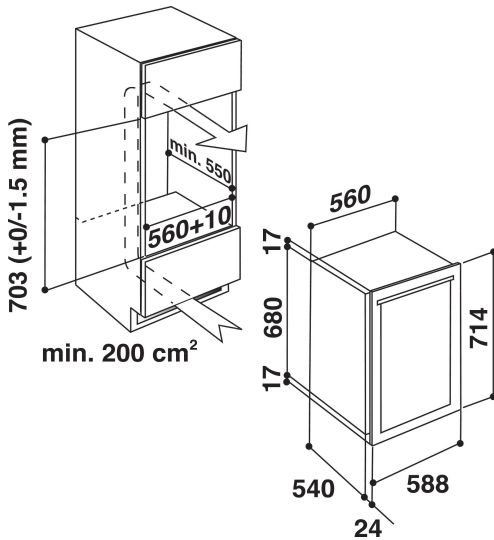

ARC 229

12NC: 850122901010

GTIN (EAN) code: 8003437980992

Whirlpool

SENSING THE DIFFERENCE

- Inox Finishing
- Energy class A
- Glass door with UV filter
- Fusion aesthetic
- Capacity : 36 0.75 lt bottles
- Double temperature zone
- Temperature control (16°C - 32°C)
- 5 wooden shelves
- Type of control and display: Electronic
- LED light
- Total Net Capacity: 83 l
- Total Gross Capacity: 101 l
- Noise level: 42 dB(A)
- Black cavity

Whirlpool wine fridge - ARC 229

This Whirlpool Wine Fridge features: outstanding 36-bottle capacity, so you'll never run out of space to store your favourite wines. LED light, for ideal lighting. Classic oak shelves, to provide the ideal storage environment.