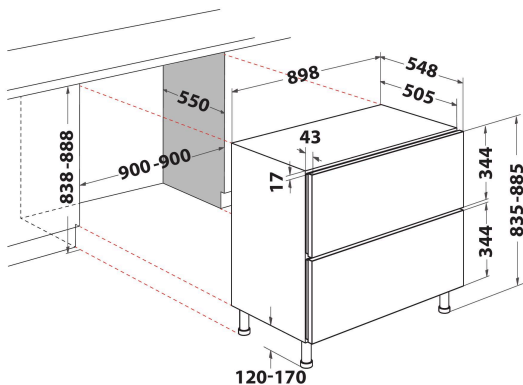

KCBDX 88900

12NC: 859991536690

GTIN (EAN) code: 8003437230226

KitchenAid

MAIN FEATURES

Product group	Refrigerator
Commercial code	KCBDX 88900
GTIN (EAN) code	8003437230226
Construction type	built-in
Installation type	Built-in
Type of control	Electronic
Type of control settings	N/A
Main colour of product	White
Electrical connection rating (W)	70
Current (A)	0,4
Voltage (V)	220-240
Frequency (Hz)	50
Length of Electrical Supply Cord (cm)	183
Plug type	Schuko
Total unit net capacity (l)	148
Star Rating	N/A
Number of independent cooling systems	1
Height of the product	835
Width of the product	900
Depth of the product	547
Depth with open door 90 degree (mm)	1447
Maximum adjustability feet	0
Net weight (kg)	55
Door hinge	N/A

TECHNICAL FEATURES

Temperature adjustable	No
Warning signal / Malfunction	No signal
Defrost process fridge section	Automatic
Fast cooling possibility	N/A
Interior ventilator fridge section	No
Shelves for Bottles	N/A
Lockable door	-
Number of shelves in fridge compartment	N/A
Number of Adjustable Shelves in fridge compartment	N/A
Material of the shelves	N/A
Thermometer fridge section	None