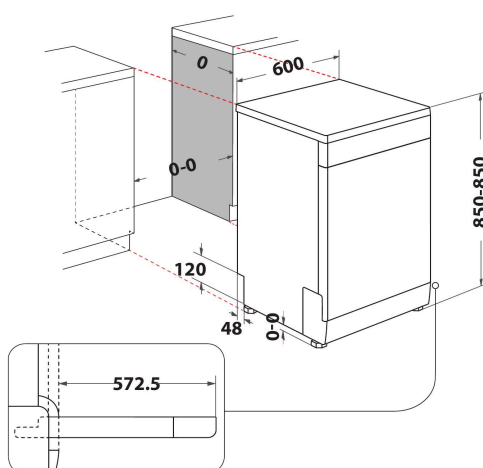

WFC 3C33 PF X UK

12NC: 859991603600

GTIN (EAN) code: 8003437611056

Whirlpool

SENSING THE DIFFERENCE

- Installation Type: Free-standing
- Energy class A+++
- 14 place settings
- 6TH Sense Technology
- Noise level: 43 dB(A)
- 9.5 L per cycle (2660 L per year)
- PowerCleanPro
- PowerCleanPRO
- Third rack: Yes, fixed + handle plastic
- Autoclean filter
- Start delay 1-24 h
- Silent
- FlexiSpace
- Adjustable upper rack
- Multizone
- Tablet
- Prewash

WFC 3C33 PF X UK

12NC: 859991603600

GTIN (EAN) code: 8003437611056

Whirlpool

SENSING THE DIFFERENCE

MAIN FEATURES

Construction type	Free-standing
Installation type	Free-standing
Type of control	Electronic
Type of control settings	-
Removable work top	No
Door decor panel	N/A
Main colour of product	Inox
Electrical connection rating (W)	1900
Current (A)	13
Voltage (V)	220-240
Frequency (Hz)	50
Length of Electrical Supply Cord (cm)	130
Plug type	UK
Length inlet hose (cm)	155
Length outlet hose (cm)	150
Adjustable plinth	No
Height of removable worktop (mm)	0
Adjustable feet	Yes - all from front
Height of the product	850
Width of the product	600
Depth of the product	590
Depth with open door 90 degree (mm)	-
Minimum niche height	820
Maximum niche height	900
Minimum niche width	600
Maximum niche width	600
Niche depth	590
Net weight (kg)	47
Gross weight (kg)	49