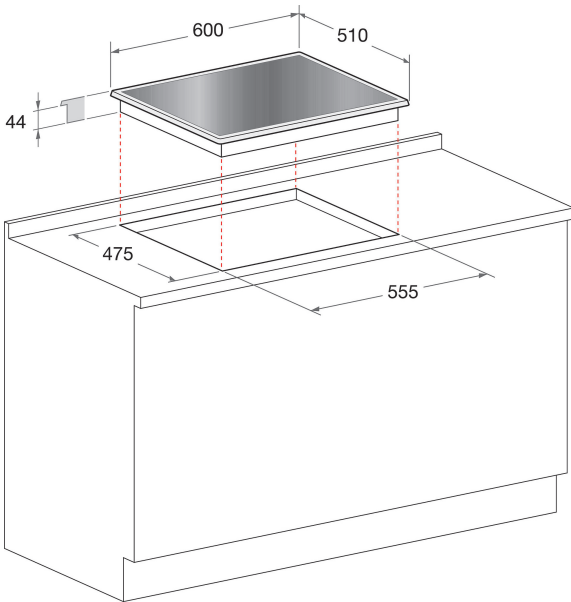

DD 642 W/H(BK)

12NC: F100482

GTIN (EAN) code: 5054645004829

Hotpoint

MAIN FEATURES

Product group	Hob
Construction type	Built-in
Type of control	Mechanical
Type of control settings	Knob
Number of gas burners	4
Number of electric cooking zones	0
Number of electric plates	0
Number of radiant plates	0
Number of halogen plates	0
Number of induction plates	0
Number of electric warming zones	0
Location of control panel	Front
Basic surface material	Glass
Main colour of product	Black
Electrical connection rating (W)	0
Gas connection rating (W)	7300
Gas type	Methane
Current (A)	-
Voltage (V)	220-240
Frequency (Hz)	50/60
Length of Electrical Supply Cord (cm)	100
Plug type	UK
Gas connection	N/A
Width of the product	600
Height of the product	43
Depth of the product	510
Minimum niche height	0
Minimum niche width	555
Niche depth	475
Net weight (kg)	17
Automatic programmes	No

TECHNICAL FEATURES

Power on indicator	No
Number of indicators	0
Type of regulation	Semi-fast
Type of lid	Without
Residual heat indicator	Without
Main on/off switch	No
Safety device	No
Timer	No

PERFORMANCES