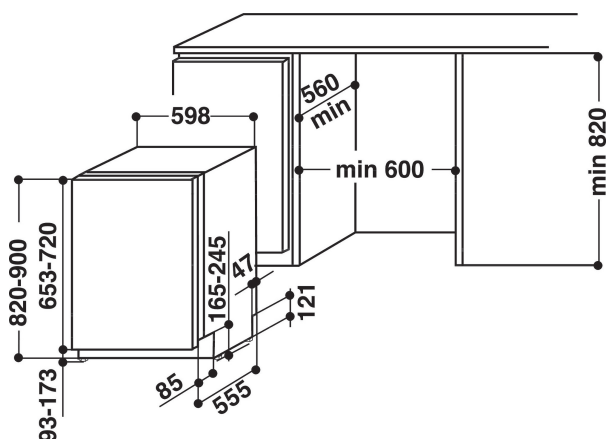

DIF 14B1 A EU

12NC: F084314

GTIN (EAN) code: 8007842843149

MAIN FEATURES

Construction type	Vstavaná
Installation type	Plne vstavaná
Type of control	-
Type of control settings	-
Removable work top	Nie
Door decor panel	N/A
Main colour of product	White
Electrical connection rating (W)	1900
Current (A)	10
Voltage (V)	220-230
Frequency (Hz)	50
Length of Electrical Supply Cord (cm)	128
Plug type	Schuko
Length inlet hose (cm)	0
Length outlet hose (cm)	0
Adjustable plinth	Nie
Height of removable worktop (mm)	0
Adjustable feet	Yes - all
Height of the product	820
Width of the product	598
Depth of the product	555
Depth with open door 90 degree (mm)	1165
Minimum niche height	820
Maximum niche height	820
Minimum niche width	600
Maximum niche width	600
Niche depth	560
Net weight (kg)	32.1
Gross weight (kg)	33.9

TECHNICAL FEATURES

Automatic programmes	Áno
Maximum temperature for water intake (°C)	0
Start delay options	-
Start delay time max. (h)	0
Progress indicator	Áno
change to:	Nie
Salt light indicator	Nie
Rinse aid light indicator	Nie
Safety device	-
Adjustable upper basket	Áno
Largest loadable dish upper basket (cm)	0
Largest loadable dish lower basket (cm)	0
Number of place settings	13