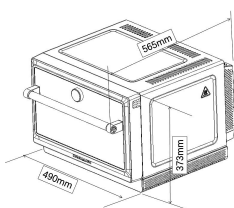

## MAIN FEATURES

Product group	Microwave
Commercial code	KMQFX 33910
Main colour of product	Inox
Type of micro-wave oven	MW-Combi
Construction type	Free-standing
Door opening	Drop down
Type of control	Electronic
Type of control settings	LCD
Additional cooking method Grill	Yes
Crisp	Yes
Crisp Fry	Yes
Steam	Yes
Additional cooking method Fan cooking	Yes
Clock	Yes
Automatic programmes	Yes
Height of the product	373
Width of the product	490
Depth of the product	565
Net weight (kg)	28
Cavity capacity (l)	33
Turntable	Yes, stoppable
Turntable diameter (mm)	360
Integrated Cleaning system	No

## TECHNICAL FEATURES

Current (A)	10
Voltage (V)	220-230
Frequency (Hz)	50
Length of Electrical Supply Cord (cm)	100
Plug type	Schuko
Timer	No
Grill power (W)	1200
Type of grill	Heating element
Cavity material	Stainless steel
Interior light	Yes
Additional cooking method Grill	Yes
Position of interior lights of the cavity	Front left