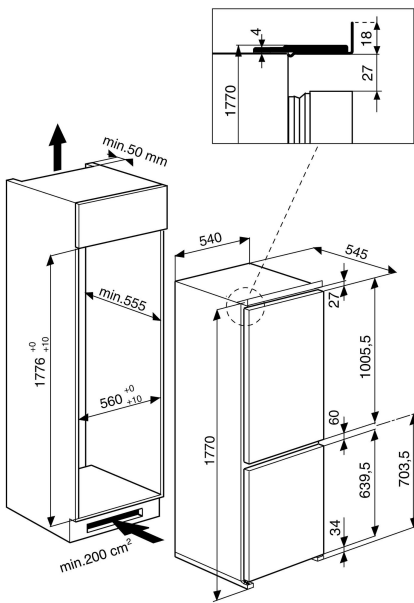

ART 494/A++/1

12NC: 856480196000

EAN code: 8003437039690

Whirlpool

SENSING THE DIFFERENCE

ALAPTULAJDONSÁGOK

Product group	Hűtő/fagyasztó kombináció
Installation type	Beépíthető
Type of control	Electronic
Construction type	Beépíthető
Main colour of product	White
Connection rating (W)	140
Current (A)	16
Voltage (V)	220-240
Frequency (Hz)	50
Number of compressors	1
Length of Electrical Supply Cord (cm)	245
Plug type	Schuko
Total unit net capacity (l)	271
Star Rating	4
Height of the product	0
Width of the product	540
Depth of the product	545
Maximum adjustability feet	0
Net weight (kg)	58

MŰSZAKI ADATOK

Defrost process fridge section	Automatic
Defrost process freezer section	Manual
Fast cooling switch	Nem
Fast freezing function	Nem
Door opened indicator freezer	Nem
Temperature adjustable	-
Temperature adjustable freezer	Nem
Interior ventilator fridge section	Igen
Number of freezing drawers	3
Automatic motor-driven ice-maker	Nincs adat
Number of shelves in fridge compartment	5
Material of the shelves	Glass
Thermometer fridge section	None
Thermometer freezer section	None
Number of temperature zones	1