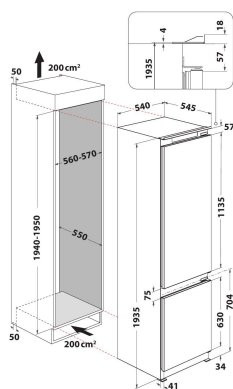

ART 9812 SF1

12NC: 859991620400

GTIN (EAN) code: 8003437047213

Whirlpool

SENSING THE DIFFERENCE

PÕHIOMADUSED

Product group	Fridge/freezer combination
Installation type	Built-in
Type of control	Electronic
Construction type	Built-in
Main colour of product	White
Electrical connection rating (W)	140
Current (A)	16
Voltage (V)	220-240
Frequency (Hz)	50
Length of Electrical Supply Cord (cm)	245
Plug type	Schuko
Total volume of the product (EU 2017/1369)	306
Star Rating	4
Height of the product	1935
Width of the product	540
Depth of the product	545
Maximum adjustability feet	0
Net weight (kg)	55.2

TEHNILISED OMADUSED

Defrost process fridge section	Automatic
Defrost process freezer section	Manual
Fast cooling possibility	Yes
Fast freezing function (EU 2017/1369)	No
Door opened indicator freezer	No
Temperature adjustable	Yes
Temperature adjustable freezer	No
Interior ventilator fridge section	Yes
Number of freezing drawers	3
Number of shelves in fridge compartment	5
Material of the shelves	Glass
Number of temperature zones	2