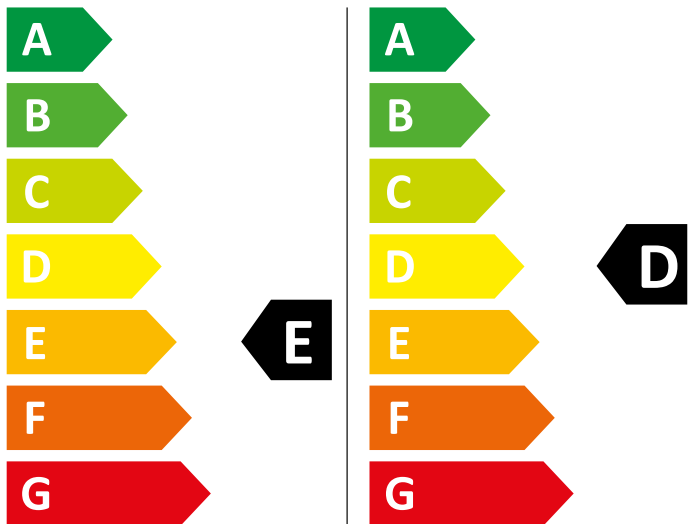

# ENERG

WHIRLPOOL

FWDD1071682WBV UK N

414 kWh/100

79 kWh/100

7,0 kg

10,0 kg

66 L