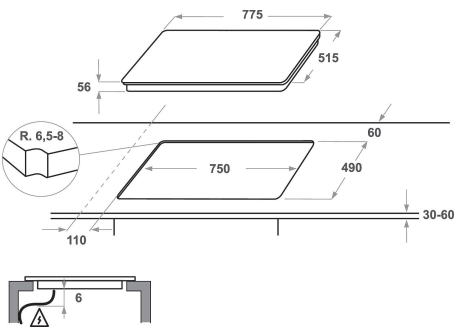

## MAIN FEATURES

Product group	Hob
Construction type	Built-in
Type of control	Electronic
Type of control settings	-
Number of gas burners	0
Number of electric cooking zones	4
Number of electric plates	0
Number of radiant plates	0
Number of halogen plates	0
Number of induction plates	6
Number of electric warming zones	0
Location of control panel	Front
Basic surface material	Glass Ixellium
Main colour of product	Black
Electrical connection rating (W)	7200
Gas connection rating (W)	0
Current (A)	31,3
Voltage (V)	230
Frequency (Hz)	50/60
Length of Electrical Supply Cord (cm)	150
Plug type	No
Gas connection	N/A
Width of the product	775
Height of the product	56
Depth of the product	515
Minimum niche height	30
Minimum niche width	750
Niche depth	490
Net weight (kg)	13.4
Automatic programmes	Yes