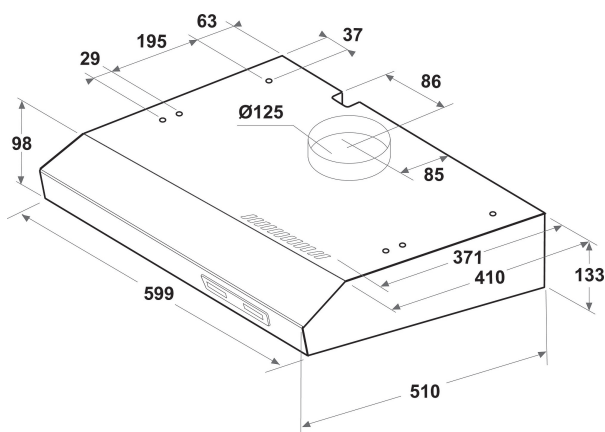

ISLK 66 AS K

12NC: F103830

GTIN (EAN) code: 8050147038307

Indesit
Life proof.

MAIN FEATURES

Product group	Hood
Colour body	Black
Material body	Stainless steel
Colour chimney	N/A
Material chimney	-
Typology	Built-in/Built-under
Installation type	Free-standing
Type of control	Mechanical
Type of control settings	-
Decor panel options	-
Motor location	Integrated motor in hood body
Operating Mode	Convertible
Electrical connection rating (W)	171
Current (A)	0,75
Voltage (V)	220-240
Frequency (Hz)	50/60
Length of Electrical Supply Cord (cm)	150
Plug type	Europlug
Chimney height (mm)	0-0
Height of product, without chimney (mm)	0
Height of the product	132
Width of the product	599
Depth of the product	510
Minimum niche height	0
Minimum niche width	0
Niche depth	0
Net weight (kg)	5.5

TECHNICAL FEATURES

Type of manual control devices	Slider
Type of automatic control devices	-
Number of motors	1
Total power of the motors (W)	115
Number of speed settings: boost option availability	3
Boost presence	No
Maximum output air extraction (m ³ /h)	208
Boost position air extraction (m ³ /h)	0
Maximum output recirculating air (m ³ /h)	65
Boost position output recirculating (m ³ /h)	0
Light Control Type	On/Off
Number of lights	2
Type of lamps used	Halogen
Total power of the lamps (W)	56
Diameter of air outlet (mm)	125
No-return airflow flap	No
Grease filter material	Not washable synthetic
Odour filter	No

PERFORMANCES

Sound power at min. speed (2010/30/EU)	48
Sound power at max. speed (2010/30/EU)	67
Noise level with boost position (dB(A) re 1 pW)	0