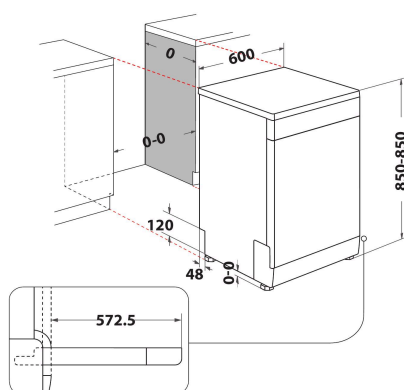

DF0 3T133 F UK

12NC: F158991

GTIN (EAN) code: 8050147589915

Indesit
Life proof.

MAIN FEATURES

Construction type	Free-standing
Installation type	Free-standing
Type of control	Electronic
Type of control settings	-
Removable work top	Yes
Door decor panel	N/A
Main colour of product	White
Electrical connection rating (W)	1900
Current (A)	13
Voltage (V)	220-240
Frequency (Hz)	50
Length of Electrical Supply Cord (cm)	130
Plug type	UK
Length inlet hose (cm)	155
Length outlet hose (cm)	150
Adjustable plinth	No
Height of removable worktop (mm)	0
Adjustable feet	Yes - all
Height of the product	850
Width of the product	600
Depth of the product	590
Depth with open door 90 degree (mm)	-
Minimum niche height	0
Maximum niche height	0
Minimum niche width	0
Maximum niche width	0
Niche depth	590
Net weight (kg)	47
Gross weight (kg)	49

TECHNICAL FEATURES

Automatic programmes	Yes
Maximum temperature for water intake (°C)	0
Start delay options	One time fixed
Start delay time max. (h)	24
Progress indicator	-
Digital countdown indicator	Yes
Salt light indicator	Yes
Rinse aid light indicator	Yes
Safety device	Yes
Adjustable upper basket	Yes
Largest loadable dish upper basket (cm)	0
Largest loadable dish lower basket (cm)	0
Number of place settings	14