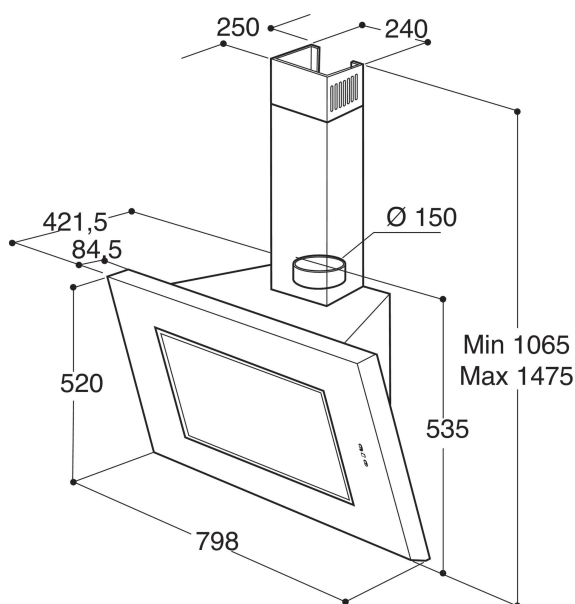

12NC: -

EAN code: -

MAIN FEATURES

Product group	-
Colour body	-
Material body	-
Colour chimney	-
Material chimney	-
Typology	-
Installation type	-
Type of control	-
Type of control setting and signalling devices	-
Decor panel options	-
Motor location	-
Operating Mode	-
Connection rating (W)	-
Current (A)	-
Voltage (V)	-
Frequency (Hz)	-
Length of Electrical Supply Cord (cm)	-
Plug type	-
Height of the chimney (mm)	-
Height of product, without chimney (mm)	-
Height of the product	-
Width of the product	-
Depth of the product	-
Minimum niche height	-
Minimum niche width	-
Niche depth	-
Net weight (kg)	-

TECHNICAL FEATURES

Type of manual control devices	-
Type of automatic control devices	-
Number of motors	-
Total power of the motors (W)	-
Number of speed settings	-
Boost position	-
Maximum output air extraction (m3/h)	-
Boost position air extraction (m3/h)	-
Maximum output recirculating air (m3/h)	-
Boost position output recirculating (m3/h)	-
Light Control Type	-
Number of lights	-
Type of lamps used	-
Total power of the lamps (W)	-
Diameter of air outlet (mm)	-
No-return airflow flap	-
Grease filter material	-
Odour filter	-

ENERGY LABEL

Sound power at min. speed (2010/30/EC)	-
Sound power at max. speed (2010/30/EC)	-
Noise level with boost position (dB(A) re 1 pW)	-