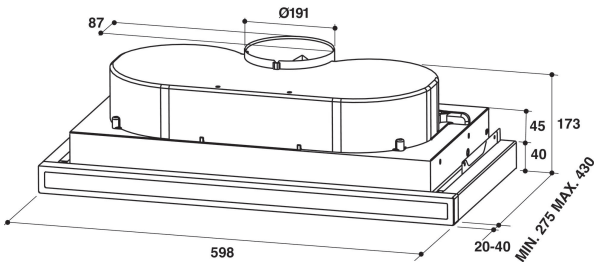

12NC: -

EAN code: -

MAIN FEATURES

Product group	-
Colour body	-
Material body	-
Colour chimney	-
Material chimney	-
Typology	-
Installation type	-
Type of control	-
Type of control setting and signalling devices	-
Decor panel options	-
Motor location	-
Operating Mode	-
Connection rating (W)	-
Current (A)	-
Voltage (V)	-
Frequency (Hz)	-
Length of Electrical Supply Cord (cm)	-
Plug type	-
Height of the chimney (mm)	-
Height of product, without chimney (mm)	-
Height of the product	-
Width of the product	-
Depth of the product	-
Minimum niche height	-
Minimum niche width	-
Niche depth	-
Net weight (kg)	-

TECHNICAL FEATURES

Type of manual control devices	-
Type of automatic control devices	-
Number of motors	-
Total power of the motors (W)	-
Number of speed settings	-
Boost position	-
Maximum output air extraction (m3/h)	-
Boost position air extraction (m3/h)	-
Maximum output recirculating air (m3/h)	-
Boost position output recirculating (m3/h)	-
Light Control Type	-
Number of lights	-
Type of lamps used	-
Total power of the lamps (W)	-
Diameter of air outlet (mm)	-
No-return airflow flap	-
Grease filter material	-
Odour filter	-

ENERGETICKÝ ŠTÍTEK

Sound power at min. speed (2010/30/EC)	-
Sound power at max. speed (2010/30/EC)	-
Noise level with boost position (dB(A) re 1 pW)	-