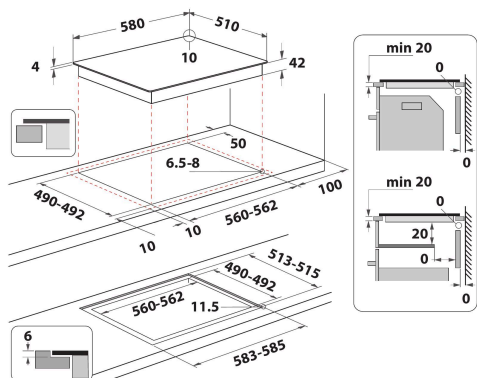

AAR 160 C

12NC: F104281

GTIN (EAN) code: 8050147042816

 **INDESIT**

MAIN FEATURES

Product group	Hob
Construction type	Built-in
Type of control	Electronic
Type of control settings	-
Number of gas burners	0
Number of electric cooking zones	4
Number of electric plates	0
Number of radiant plates	4
Number of halogen plates	0
Number of induction plates	0
Number of electric warming zones	0
Location of control panel	Front
Basic surface material	Ceramic Glass
Main colour of product	Black
Electrical connection rating (W)	4700
Gas connection rating (W)	0
Gas type	N/A
Current (A)	20
Voltage (V)	220-240/380-415
Frequency (Hz)	50/60
Length of Electrical Supply Cord (cm)	0
Plug type	No
Gas connection	N/A
Width of the product	580
Height of the product	46
Depth of the product	510
Minimum niche height	42
Minimum niche width	560
Niche depth	490
Net weight (kg)	8
Automatic programmes	No

TECHNICAL FEATURES

Power on indicator	Yes
Number of indicators	4
Type of regulation	Radiant
Type of lid	Without
Residual heat indicator	Separate
Main on/off switch	Yes
Safety device	-
Timer	Yes

PERFORMANCES