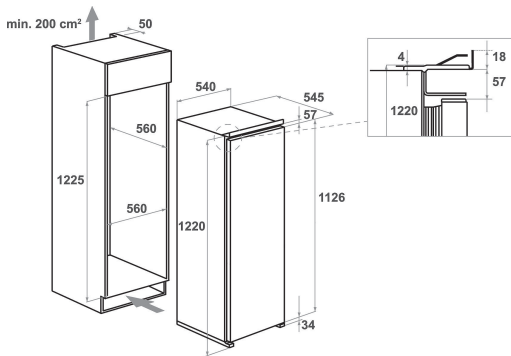

## MAIN FEATURES

Product group	Refrigerator
Commercial code	KCBNR 126002 UK
GTIN (EAN) code	8003437047022
Construction type	Built-in
Installation type	Half-integrated
Type of control	Electronic
Type of control settings	LED
Main colour of product	Inox
Electrical connection rating (W)	75
Current (A)	13
Voltage (V)	220-240
Frequency (Hz)	50
Length of Electrical Supply Cord (cm)	200
Plug type	UK
Total unit net capacity (l)	209
Star Rating	Automatic
Number of independent cooling systems	1
Height of the product	1220
Width of the product	540
Depth of the product	545
Depth with open door 90 degree (mm)	-
Maximum adjustability feet	0
Net weight (kg)	38
Door hinge	Right reversible

## TECHNICAL FEATURES

Temperature adjustable	Yes
Warning signal / Malfunction	Visual
Defrost process fridge section	Automatic
Fast cooling possibility	Yes
Interior ventilator fridge section	Yes
Shelves for Bottles	Yes
Lockable door	-
Number of shelves in fridge compartment	5
Number of Adjustable Shelves in fridge compartment	4
Material of the shelves	Glass
Thermometer fridge section	None