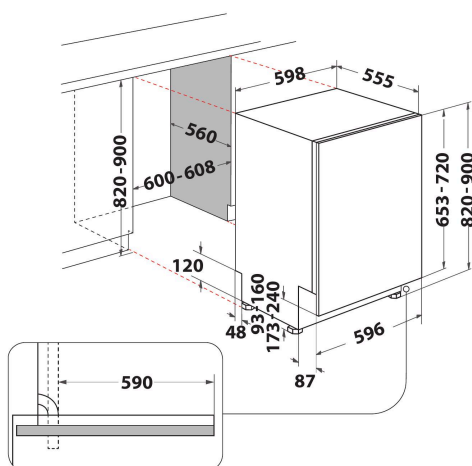

# WIC 3C33 PFE UK

12NC: 859991600560

GTIN (EAN) code: 8003437610332

Whirlpool

SENSING THE DIFFERENCE

- Installation Type: Built-in
- Energy class A+++
- 14 place settings
- 6TH Sense Technology
- Noise level: 43 dB(A)
- 9.5 L per cycle (2660 L per year)
- PowerCleanPro
- PowerCleanPRO
- Third rack: Yes, fixed + handle plastic
- Metallic filter
- Start delay 1-12 h
- Silent
- FlexiSpace
- Adjustable upper rack
- Multizone
- Tablet
- Prewash