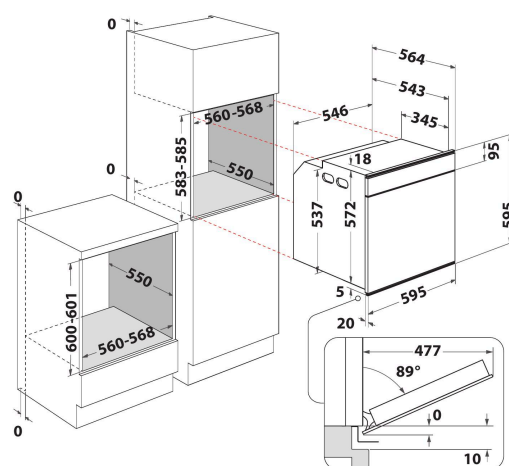

W7 OM4 4BPS1 P

12NC: 859991541610

GTIN (EAN) code: 8003437834561

Whirlpool

SENSING THE DIFFERENCE

- 6TH Sense technology
- Up to 40 6th SENSE Cooking Combinations
- Pyrolytic cleaning system
- Energy class A+
- Cavity 73 L
- Cook4
- Ready2Cook
- Defrost function
- Forced Air Fan Cooking
- BakeSense
- Turbo Fan
- Grill
- Easy Clean Enamel Interior
- Turbo grill function
- Maxi cooking
- Pastry function
- Pizza/Bread function

Whirlpool built in electric oven: inox color, self cleaning - W7 OM4 4BPS1 P

This Whirlpool built in Oven features: self cleaning technology, that uses a high-temperature cycle to burn food residues into ashes, which can then be easily wiped away with a sponge. Advanced electric technology allowing you to cook dishes saving energy. Halogen lamp allowing a more energy-efficient performance. Exclusive 6th SENSE technology, that allows you to pick among a variety of pre-programmed recipes, and your oven will automatically adjust cooking, temperature and time settings, to ensure perfect results. Oven door with soft-close design, for increased ease of use.

Multifunction 8

Multiple cooking methods. The Multifunction 8 feature offers flexible cooking options, to ensure perfect results, whatever the recipe.

6th Sense W6 W7

No more guesswork. Simply pick your recipes, and let 6th SENSE cook them to perfection, every time. Up to 40 cooking combinations organized to fit your lifestyle and diet, for a full assisted cooking experience.

Ready2cook

No pre-heating required. The Ready2Cook function uses a powerful convection system to quickly reach the right temperature, and completely eliminate the need for pre-heating.

Forced Air

Seal in the taste. Thanks to the Forced Air technology, preheated air is circulated inside your Oven using an innovative convection system, giving you moist, juicy cooking results.

Soft closing

Slow-motion closing. Thanks to slow-closing hinges, the oven door shuts effortlessly, with a soft and silent motion.

WCollection aesthetic

A Masterpiece of Design. Whirlpool understands the importance of craftsmanship and carefully honed details. The timeless design of the W Collection complements any style of kitchen, while the matching appliances blend seamlessly with each other to create a sublimely eye-catching coordinated look. Even the gleaming finishes are engineered for easy cleaning, so fingerprints and smudges become a thing of the past. From the platinum chromed logo to the tinted glass and sophisticated edge-to-edge metal band, every detail has been designed to delight and enhance the overall Whirlpool experience.