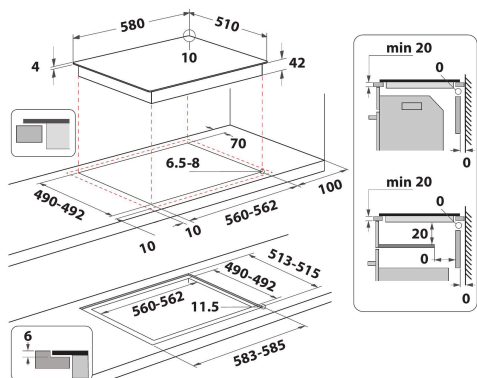

RI 260 C

12NC: F104270

GTIN (EAN) code: 8050147042700

Indesit
Life proof.

MAIN FEATURES

Product group	Ploča za kuhanje
Construction type	Ugradbeni
Type of control	Electronic
Type of control settings	-
Number of gas burners	0
Number of electric cooking zones	4
Number of electric plates	0
Number of radiant plates	4
Number of halogen plates	0
Number of induction plates	0
Number of electric warming zones	0
Location of control panel	Front
Basic surface material	Ceramic Glass
Main colour of product	Crna
Electrical connection rating (W)	6200
Gas connection rating (W)	0
Gas type	-
Current (A)	27,8
Voltage (V)	230
Frequency (Hz)	50/60
Length of Electrical Supply Cord (cm)	0
Plug type	Ne
Gas connection	-
Width of the product	580
Height of the product	46
Depth of the product	510
Minimum niche height	42
Minimum niche width	560
Niche depth	490
Net weight (kg)	8
Automatic programmes	Ne

TECHNICAL FEATURES

Power on indicator	Yes
Number of indicators	4
Type of regulation	Radiant
Type of lid	Without
Residual heat indicator	Separate
Main on/off switch	Yes
Safety device	-
Timer	Yes

ENERGY LABEL