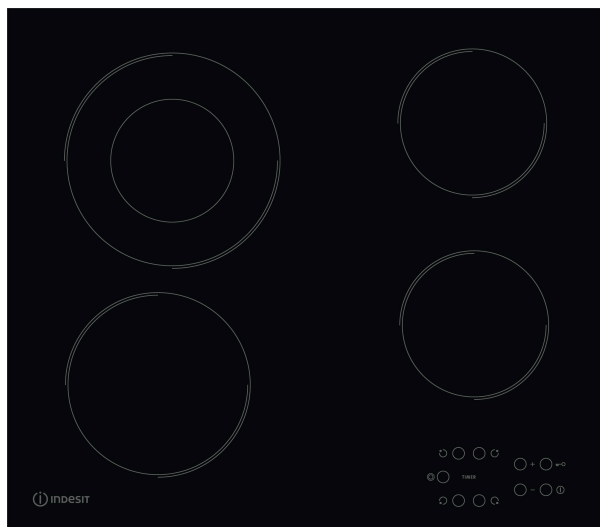

RI 260 C

12NC: F104270

GTIN (EAN) code: 8050147042700

Indesit
Life proof.

MAIN FEATURES

Product group	Ploča za kuhanje
Construction type	Ugradbeni
Type of control	Electronic
Type of control settings	-
Number of gas burners	0
Number of electric cooking zones	4
Number of electric plates	0
Number of radiant plates	4
Number of halogen plates	0
Number of induction plates	0
Number of electric warming zones	0
Location of control panel	Front
Basic surface material	Ceramic Glass
Main colour of product	Crna
Electrical connection rating (W)	6200
Gas connection rating (W)	0
Gas type	-
Current (A)	27,8
Voltage (V)	230
Frequency (Hz)	50/60
Length of Electrical Supply Cord (cm)	0
Plug type	Ne
Gas connection	-
Width of the product	580
Height of the product	46
Depth of the product	510
Minimum niche height	42
Minimum niche width	560
Niche depth	490
Net weight (kg)	8
Automatic programmes	Ne

TECHNICAL FEATURES

Power on indicator	Yes
Number of indicators	4
Type of regulation	Radiant
Type of lid	Without
Residual heat indicator	Separate
Main on/off switch	Yes
Safety device	-
Timer	Yes

ENERGY LABEL