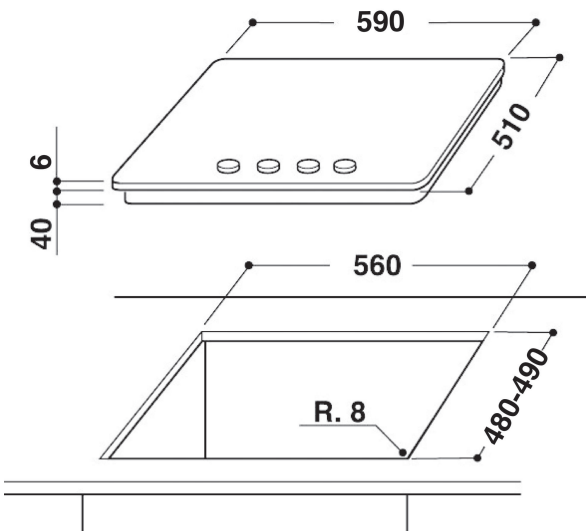

GOS 6413/NB

12NC: 859462810000

EAN code: 8003437831065

SENSING THE DIFFERENCE

MAIN FEATURES

Product group	Hob
Construction type	Вбудована
Type of control	Mechanical
Type of control setting and signalling devices	-
Number of gas burners	4
Number of electric cooking zones	0
Number of electric plates	0
Number of radiant plates	0
Number of halogen plates	0
Number of induction plates	0
Number of electric warming zones	0
Location of control panel	Hob Front
Basic surface material	Glass
Main colour of product	Black
Electrical connection rating (W)	0
Gas connection rating (W)	8000
Current (A)	0,2
Voltage (V)	230
Frequency (Hz)	50
Length of Electrical Supply Cord (cm)	85
Plug type	Hi
Gas connection	N/A
Width of the product	590
Height of the product	49
Depth of the product	510
Minimum niche height	41
Minimum niche width	560
Niche depth	490
Net weight (kg)	12.50
Automatic programmes	Hi

TECHNICAL FEATURES

Power on indicator	Hi
Plate on indicator	0
Type of regulation	Semirapid
Type of lid	Without
Residual heat indicator	without
Main on/off switch	Hi
Safety device	-
Timer	Hi

ENERGY LABEL