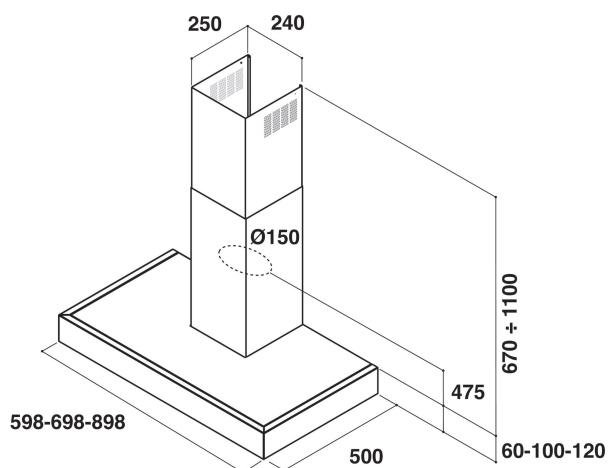

AKR 697 IX

12NC: 857869701000

EAN code: 8003437957321

SENSING THE DIFFERENCE

MAIN FEATURES

MAIN FEATURES	
Product group	HOTE DE BUCĂTĂRIE
Colour body	Inox
Material body	Stainless steel
Colour chimney	-
Material chimney	-
Typology	Chimney
Installation type	Wall-mounted
Type of control	Mechanical
Type of control setting and signalling devices	-
Decor panel options	N/A
Motor location	Integrated motor in hood chimney
Operating Mode	Convertible
Connection rating (W)	270
Current (A)	1,2
Voltage (V)	220-240
Frequency (Hz)	50
Length of Electrical Supply Cord (cm)	-
Plug type	Schuko
Height of the chimney (mm)	300-730
Height of product, without chimney (mm)	430
Height of the product	1160
Width of the product	598
Depth of the product	500
Minimum niche height	0
Minimum niche width	0
Niche depth	0
Net weight (kg)	11.90

TECHNICAL FEATURES

TECHNICAL FEATURES	
Type of manual control devices	Buttons
Type of automatic control devices	-
Number of motors	1
Total power of the motors (W)	120
Number of speed settings	3
Boost position	No
Maximum output air extraction (m3/h)	390
Boost position air extraction (m3/h)	0
Maximum output recirculating air (m3/h)	200
Boost position output recirculating (m3/h)	0
Light Control Type	On/off
Number of lights	2
Type of lamps used	Halogen
Total power of the lamps (W)	40
Diameter of air outlet (mm)	150
No-return airflow flap	Yes
Grease filter material	Washable aluminium
Odour filter	No

ENERGY LABEL

Sound power at min. speed (2010/30/EC)	44
Sound power at max. speed (2010/30/EC)	61
Noise level with boost position (dB(A) re 1 pW)	0