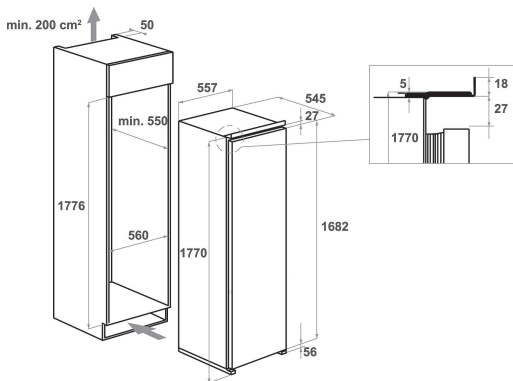

KCBFS 18602 (UK) 2

12NC: 859991619230

GTIN (EAN) code: 8003437047091

KitchenAid

MAIN FEATURES

Product group	Freezer
Commercial code	KCBFS 18602 (UK) 2
GTIN (EAN) code	8003437047091
Construction type	Built-in
Installation type	Full-integrated
Type of control	Electronic
Main colour of product	White
Electrical connection rating (W)	130
Current (A)	13
Voltage (V)	220-240
Frequency (Hz)	50
Length of Electrical Supply Cord (cm)	200
Plug type	UK
Total unit net capacity (l)	203
Height of the product	1771
Width of the product	557
Depth of the product	545
Maximum adjustability feet	0
Net weight (kg)	58
Gross weight (kg)	60
Door hinge	-

TECHNICAL FEATURES

Defrost process	Frost-free
Fast freezing function	Yes
Refrigerator section with thaw water drainage system	Yes
Number of drawers/baskets	8
Lockable door	No
Thermometer freezer section	N/A
Interior light	-