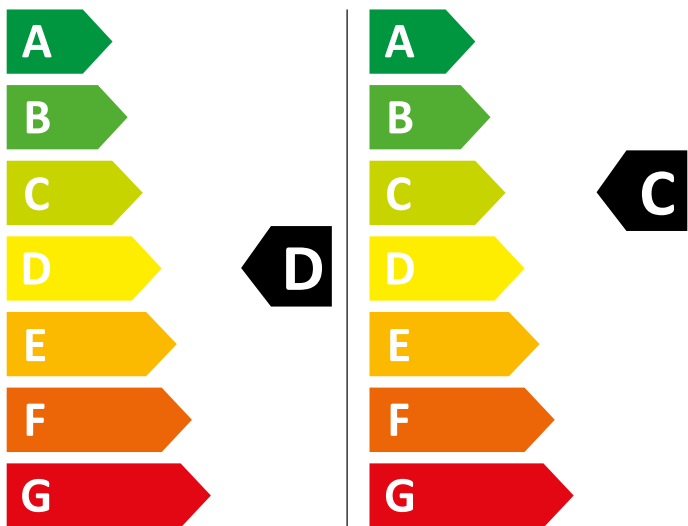

# ENERG

WHIRLPOOL

FWDG961483WSVFR N

307 kWh/100

65 kWh/100

6,0 kg

9,0 kg

65 L