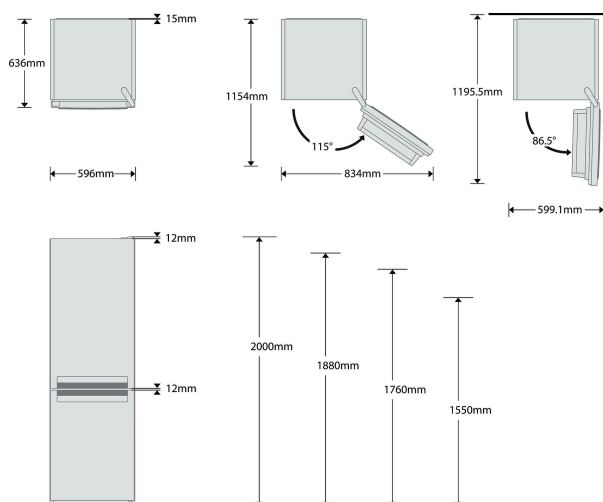

## MAIN FEATURES

Product group	Kombinovaná chladnička
Installation type	N/A
Type of control	Electronic
Construction type	Volne stojící
Main colour of product	White
Electrical connection rating (W)	150
Current (A)	1,2
Voltage (V)	220-240
Frequency (Hz)	50
Number of compressors	1
Length of Electrical Supply Cord (cm)	200
Plug type	Schuko
Total unit net capacity (l)	319
Star Rating	4
Height of the product	1888
Width of the product	595
Depth of the product	663
Maximum adjustability feet	0
Net weight (kg)	67

## TECHNICAL FEATURES

Defrost process fridge section	Frost-free
Defrost process freezer section	Frost-free
Fast cooling possibility	Ano
Fast freezing function	Ano
Door opened indicator freezer	Ano
Temperature adjustable	Ano
Temperature adjustable freezer	Ne
Interior ventilator fridge section	Ano
Number of freezing drawers	3
Automatic motor-driven ice-maker	N/A
Number of shelves in fridge compartment	4
Material of the shelves	Glass
Thermometer fridge section	None
Thermometer freezer section	None
Number of temperature zones	2