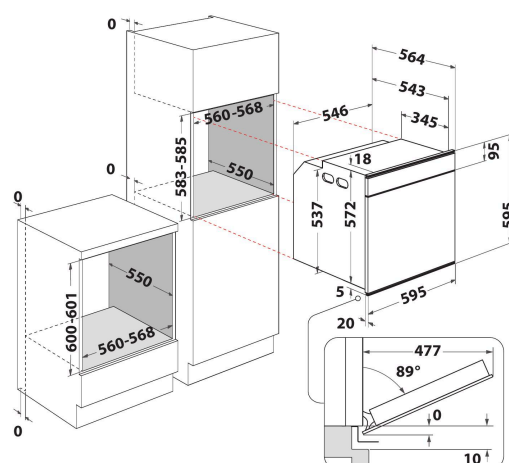

- 6TH SENSE
- Tot 40 6th Sense Cooking-combinaties
- Pyrolyse reiniging
- Energieklasse A+
- Inhoud ovenruimte 73 liter
- Cook4
- Optie „Niet voorverwarmen“ (Ready2Cook)
- Koude luchtcirculatie (ontdooien)
- Hete Lucht
- Turbo Hete Lucht
- Grill
- Eenvoudig te reinigen emailen binnenkant
- Turbo Grill
- Maxi Cooking functie voor het bereiden van grote stukken vlees
- Gebak-functie
- Pizza/Brood-functie

Multifunction 8

Verschillende kookmethodes. De Multifunction 8 optie biedt flexibele kookfuncties, om perfecte resultaten te verzekeren voor elk recept.

6th Sense Technologie

Met de exclusieve en intuïtieve 6TH SENSE technologie kunt u voortaan koken als een topchef! U hoeft slechts één van de 40 recepten uit 8 categorieën te kiezen. De intelligente 6TH SENSE technologie stelt automatisch alle parameters in en regelt het volledige bereidingsproces voor u om perfecte resultaten te garanderen met een laag energieverbruik.

Ready2Cook

Voorverwarmen is niet meer nodig. De Ready2Cook functie gebruikt een krachtig convectie systeem om snel de juiste temperatuur te bereiken, waardoor voorverwarmen niet meer nodig is.

Forced Air

Behoud de smaak. Met de ForcedAir technologie wordt hete lucht in de oven gelijkmatig rondom het voedsel verdeeld waardoor de gerechten heerlijk mals en sappig worden bereid.

SoftClosing

Deuren sluiten in slow-motion. Door de SoftClose scharnieren sluit de oventeur moeiteloos, met een zachte en geruisloze beweging.