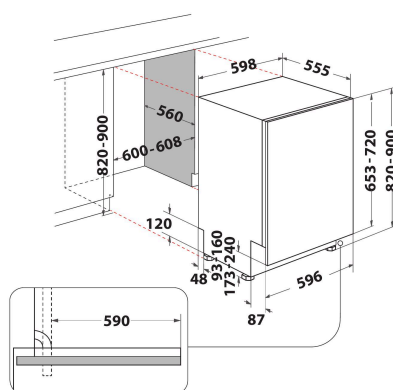

## PÕHIOMADUSED

Construction type	Built-in
Installation type	Full-integrated
Type of control	Electronic
Type of control settings	Digit
Removable work top	No
Main colour of product	White
Electrical connection rating (W)	1900
Current (A)	10
Voltage (V)	220-240
Frequency (Hz)	50
Length of Electrical Supply Cord (cm)	130
Plug type	Schuko
Length inlet hose (cm)	155
Length outlet hose (cm)	150
Adjustable feet	Yes - all from front
Height of the product	820
Width of the product	598
Depth of the product	555
Minimum niche height	0
Maximum niche height	0
Minimum niche width	0
Maximum niche width	0
Niche depth	560
Net weight (kg)	35.5
Gross weight (kg)	37.5

## TEHNILISED OMADUSED

Automatic programmes	No
Maximum temperature for water intake (°C)	0
Start delay options	Continuous
Start delay time max. (h)	12
Progress indicator	-
Digital countdown indicator	Yes
Salt light indicator	Yes
Rinse aid light indicator	Yes
Safety device	Yes
Adjustable upper basket	Yes
Largest loadable dish upper basket (cm)	0
Largest loadable dish lower basket (cm)	0
Maximum number of place settings (EU 2017/1369)	13
Column installation	No