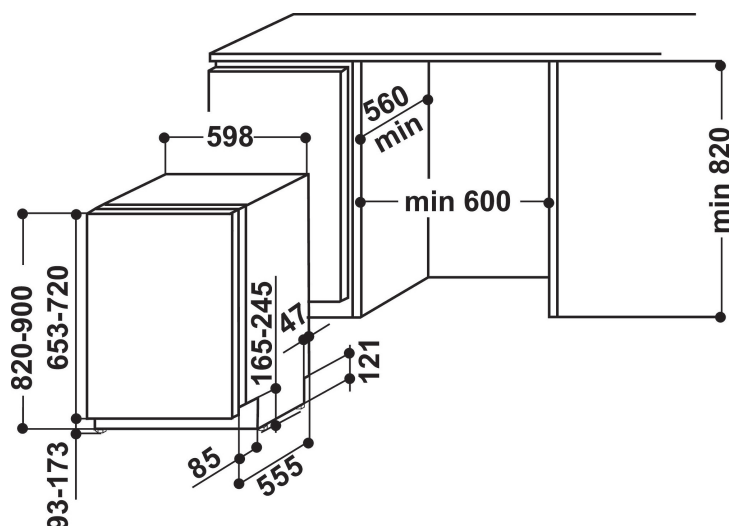

# WIC 3C23 PEF UK

12NC: 859991007810

GTIN (EAN) code: 8003437203725

Whirlpool

SENSING THE DIFFERENCE

- Installation Type: Built-in
- Energy class A++
- 14 place settings
- 6TH Sense Technology
- Noise level: 43 dB(A)
- 9.5 L per cycle (2660 L per year)
- PowerCleanPro
- PowerCleanPRO
- Third rack: Yes, fixed + handle plastic
- Autoclean filter
- Start delay 1-12 h
- Silent
- FlexiSpace
- Adjustable upper rack
- Multizone
- Tablet
- Intensive 65°C